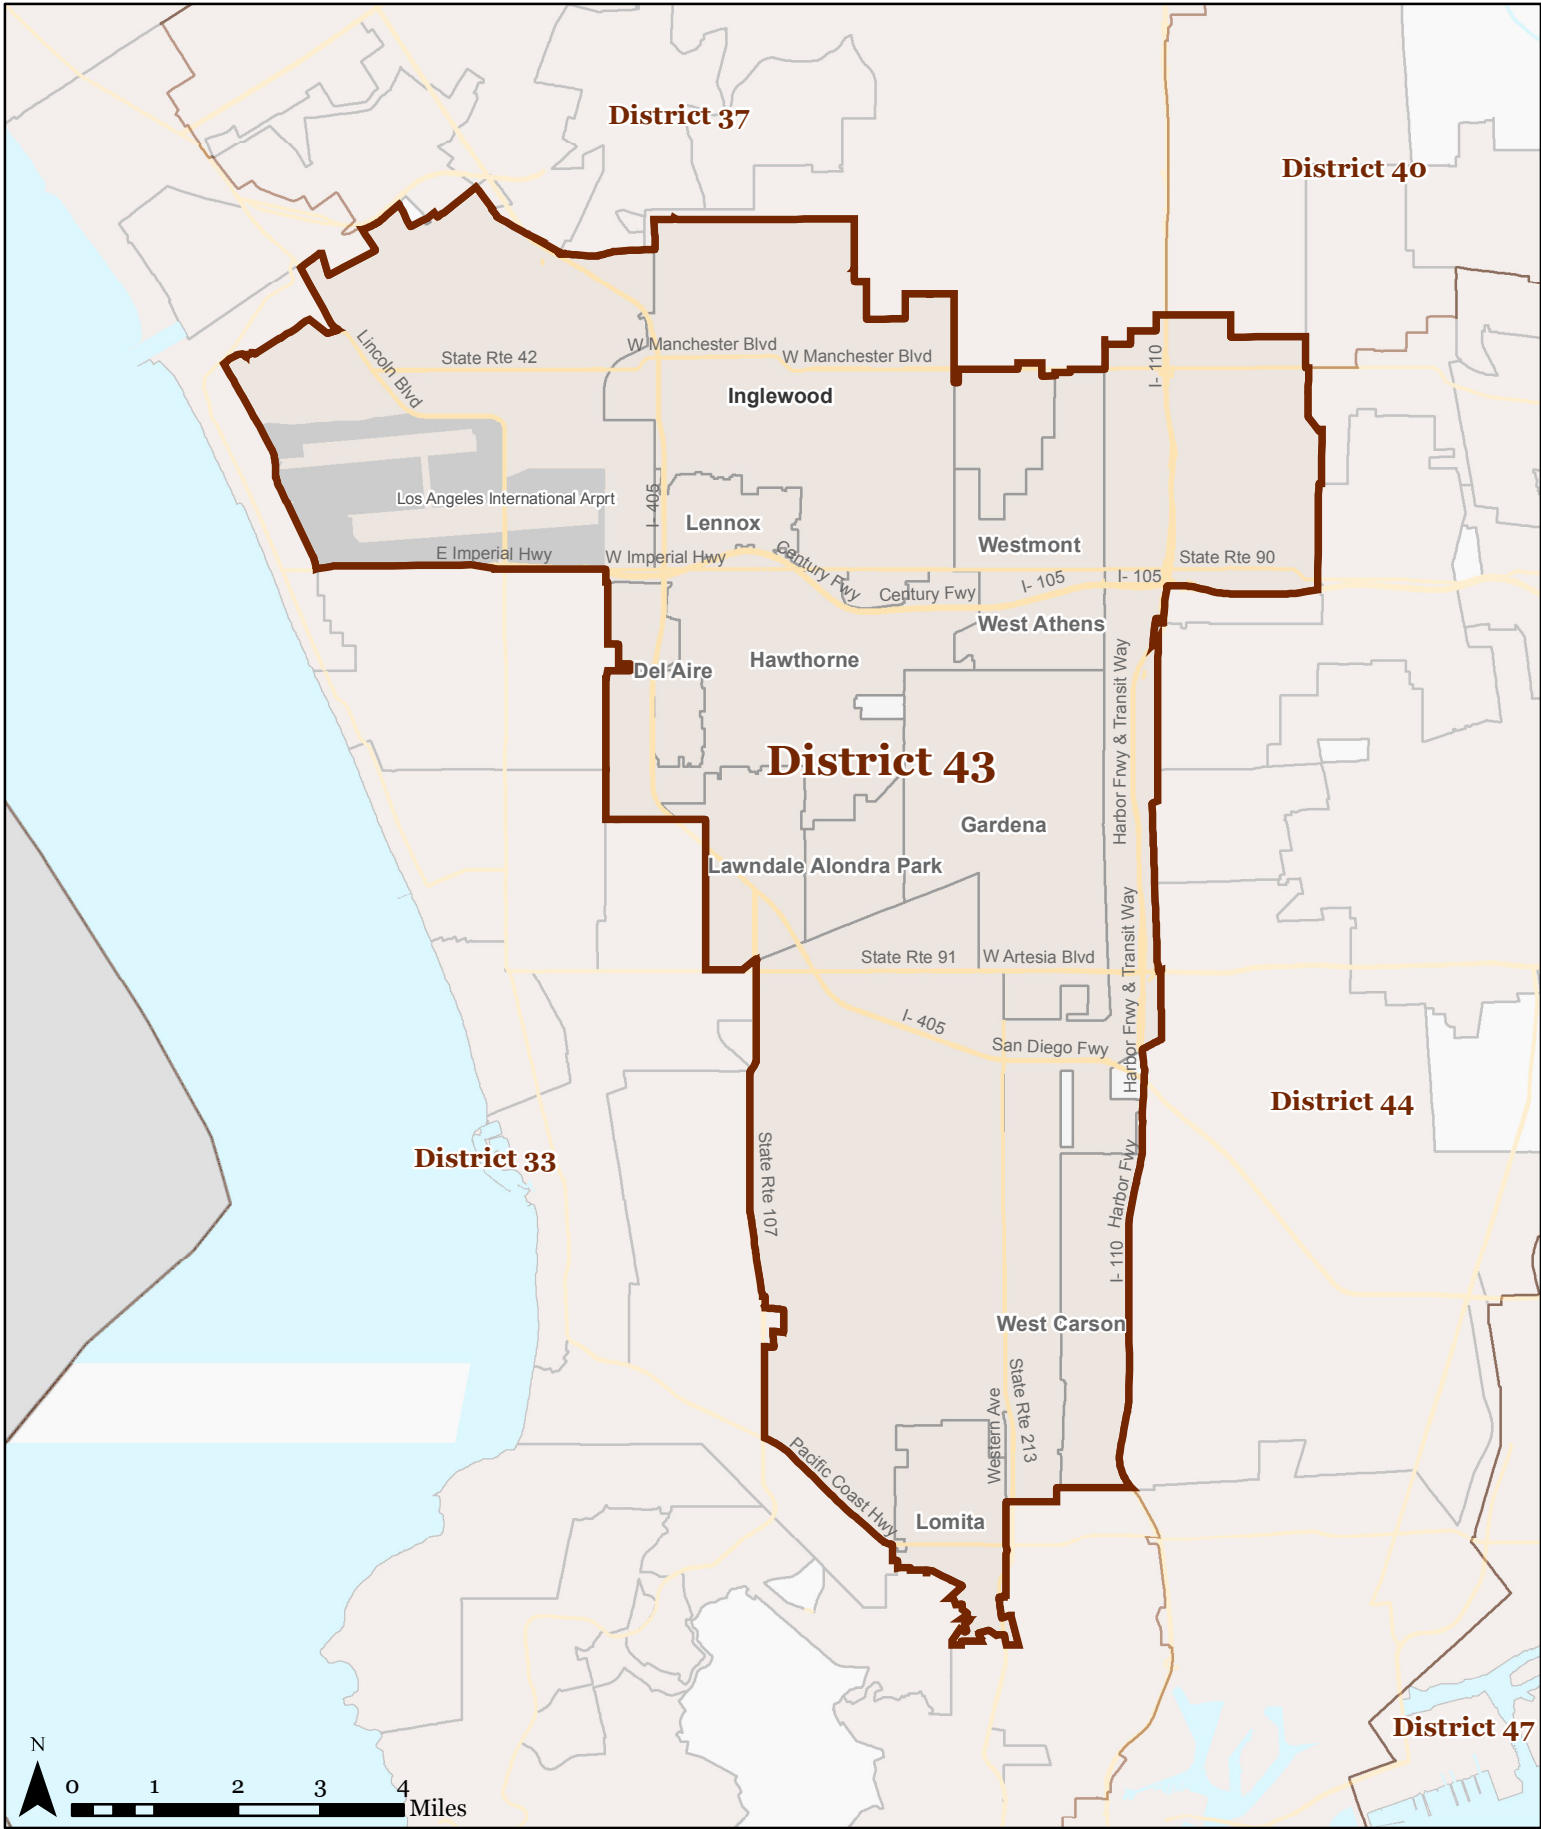

California State Congressional District 43

Map created by Healthy City, a project of the Advancement Project, August 2011. Created from CRC Certified Map: crc_20110815_congress_certified_statewide.zip. SHA-1: 1893c0695a42454a202f5b1ef433abff6b491db9. Basemap from US Census Bureau TIGER/Line Shapefiles.