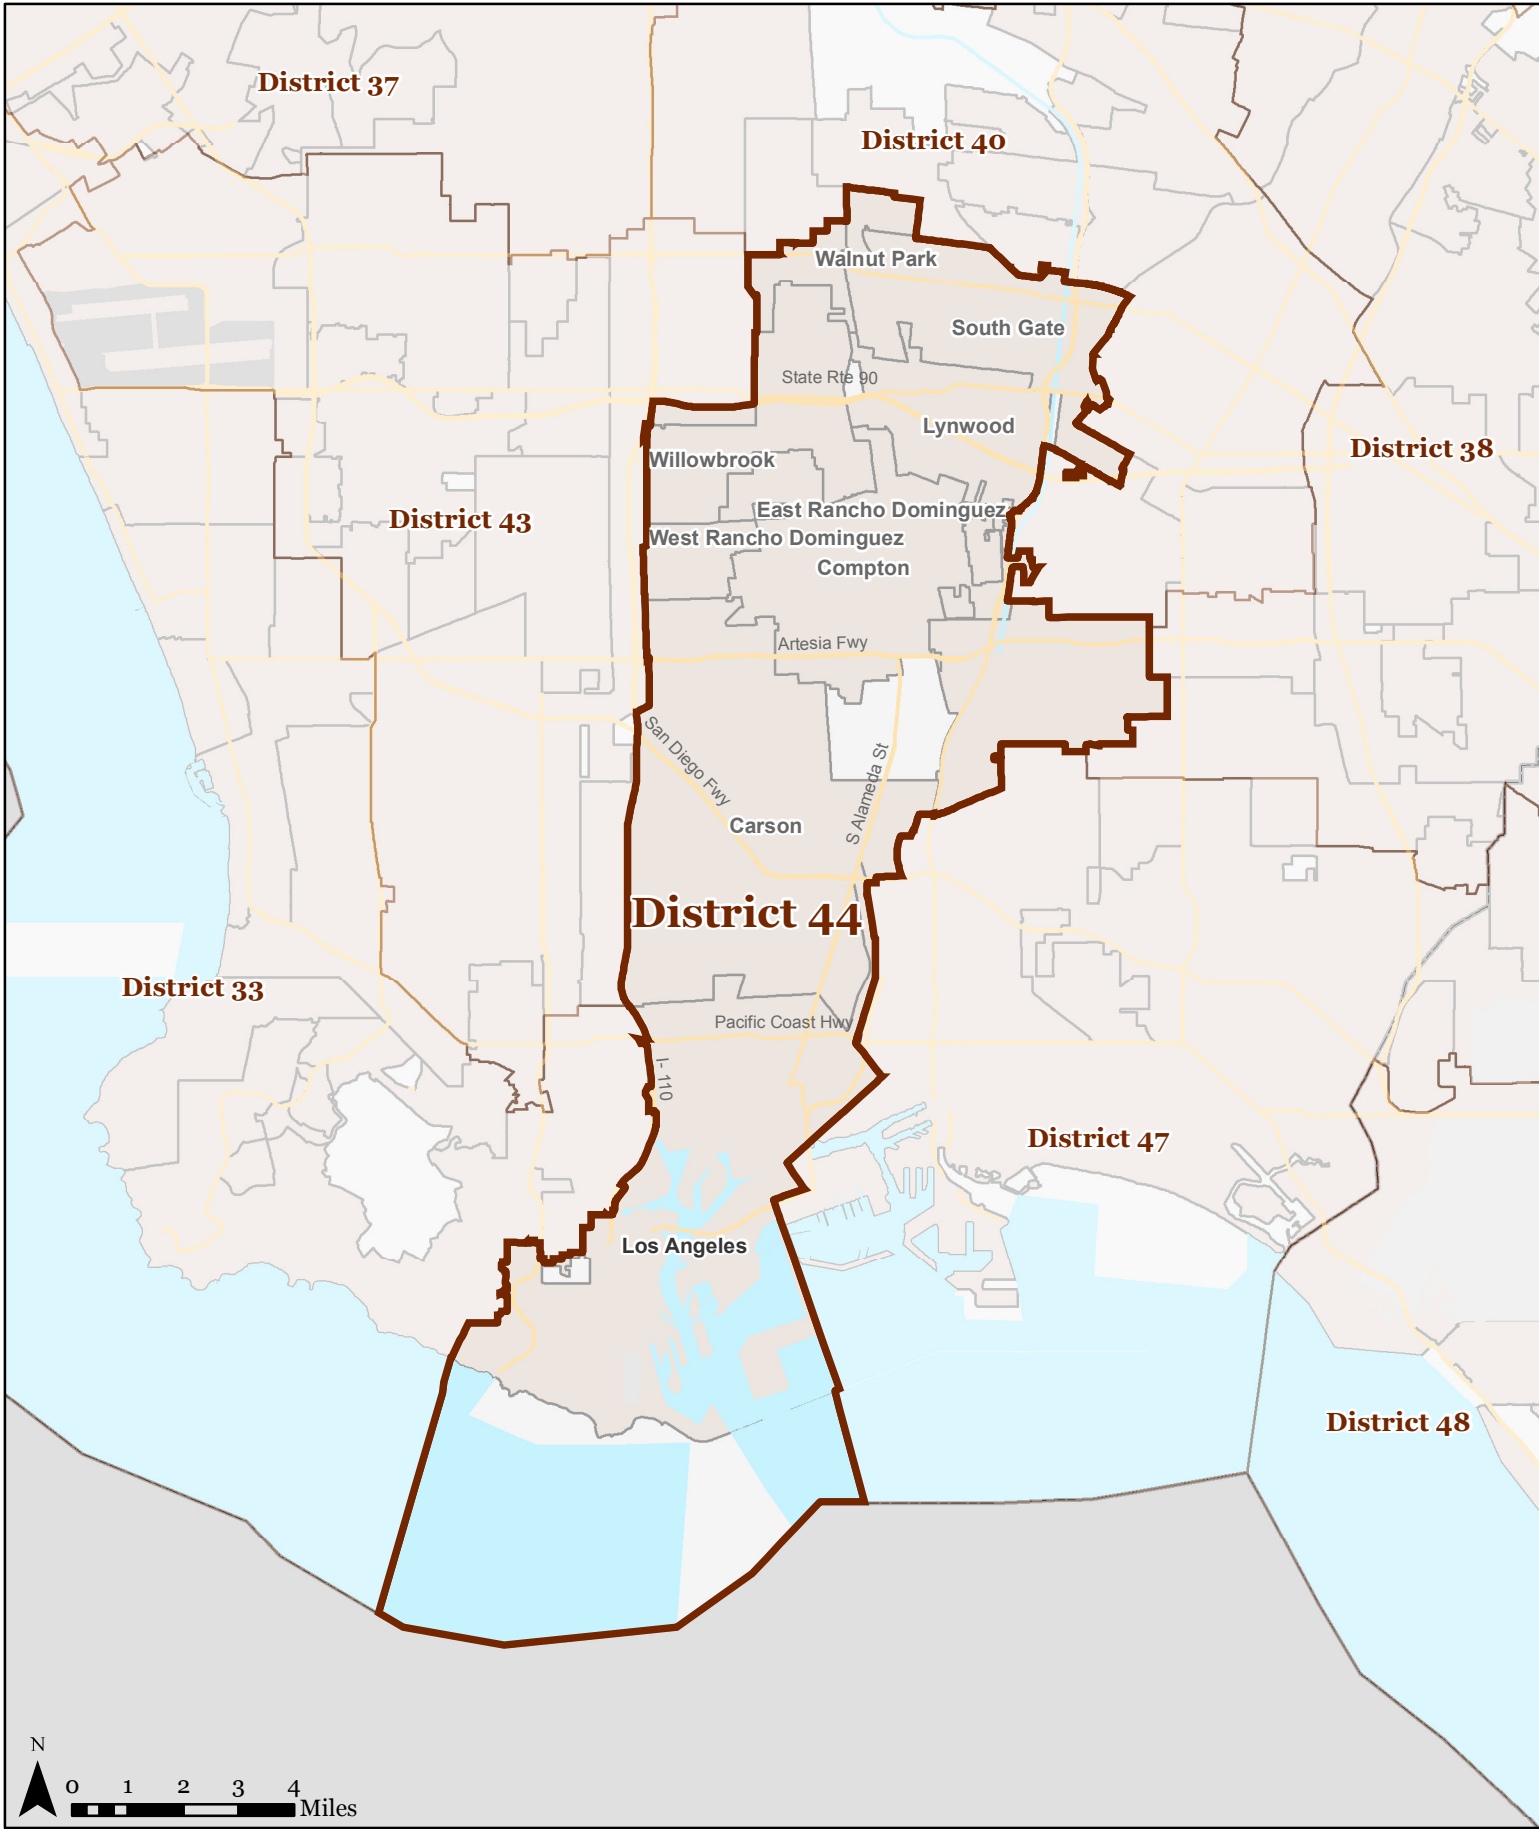

California State Congressional District 44

Map created by Healthy City, a project of the Advancement Project, August 2011. Created from CRC Certified Map: crc_20110815_congress_certified_statewide.zip. SHA-1: 1893c0695a42454a202f5b1ef433abff6b491db9. Basemap from US Census Bureau TIGER/Line Shapefiles.