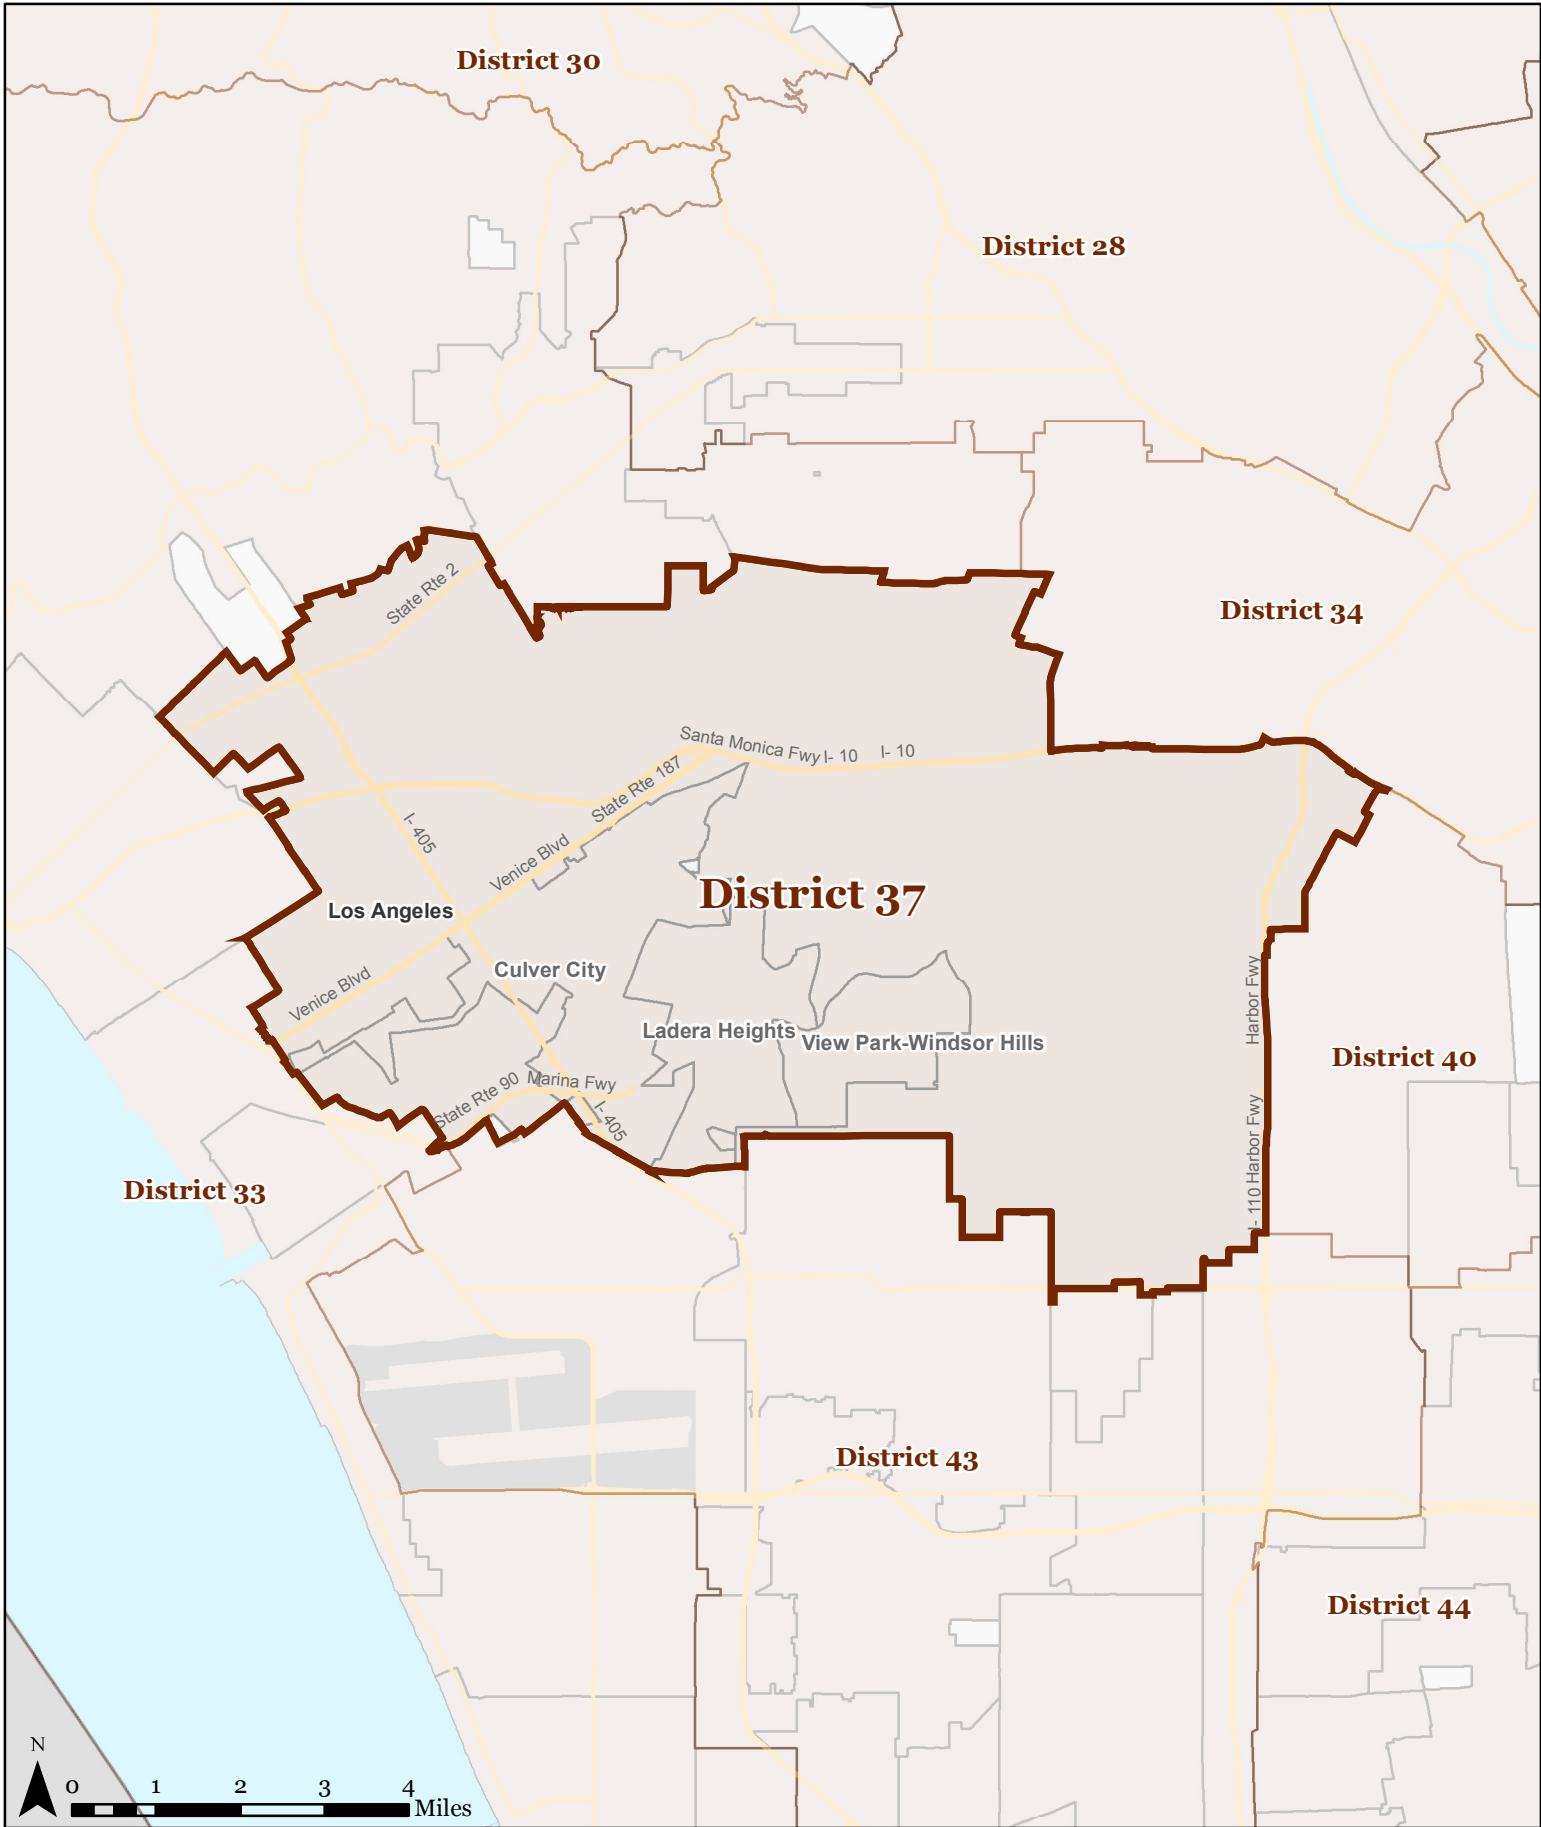

# California State Congressional District 37

Map created by Healthy City, a project of the Advancement Project, August 2011. Created from CRC Certified Map: crc\_20110815\_congress\_certified\_statewide.zip. SHA-1: 1893c0695a42454a202f5b1ef433abff6b491db9. Basemap from US Census Bureau TIGER/Line Shapefiles.